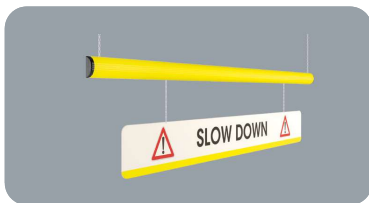

WARNING BAR

WBAR

Length 2000 / 3000 mm
Packing to be defined
Colour **M**

Equipped with accessories

WARNING BAR / INFORMATION SIGN

WBIS

Length 2000 / 3000 mm
Packing to be defined
Colour M

Equipped with accessories

WARNING BAR / LIGHT & SOUND

102dB

**UP TO
70.000
IMPACTS!**

WBLS

Equipped with accessories

Length 2000 / 3000 mm
Packing to be defined
Colour M