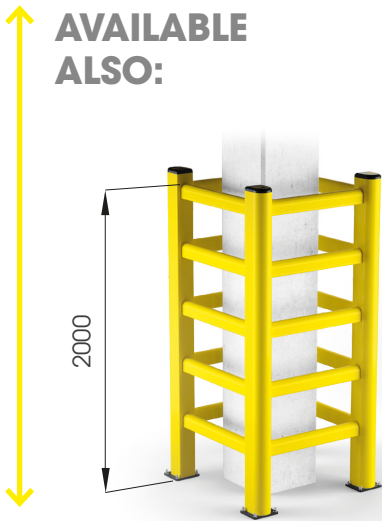

# TOWER PROTECTION

DIFFERENT  
SIZED AND  
HEIGHT ON  
REQUEST

M12  
GALVANISED STEEL

AVAILABLE  
ALSO:

1100

TOWER

Also 2/3 SIDES  
available

Equipped with accessories

Packing to be defined  
Colour B M