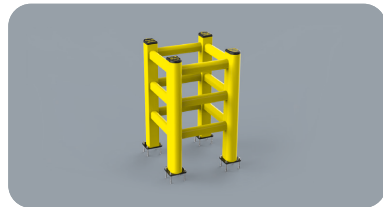

# TOWER PROTECTION

DIFFERENT  
SIZED AND  
HEIGHT ON  
REQUEST

M12  
GALVANISED STEEL

AVAILABLE  
ALSO:

1100

TOWER

Also 2/3 SIDES  
available

Equipped with accessories

Packing to be defined  
Colour B M