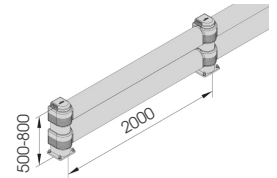

Link

LINK LM

DIFFERENT SIZES ON REQUEST

M12 GALVANISED STEEL

LINK LM 500
800

Packing Colour **unpacked on pallet**
B M

Equipped with accessories

LINK LM
CORNER