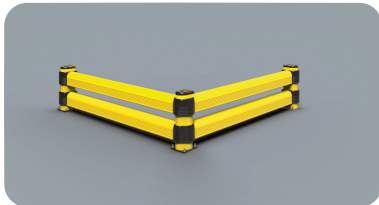

Link

LINK LM

DIFFERENT SIZES ON REQUEST

M12 GALVANISED STEEL

LINK LM 500
800

Packing Colour **unpacked on pallet**
B M

Equipped with accessories

LINK LM
CORNER

Packing Colour **unpacked on pallet**
B M

External Corners available

Equipped with accessories