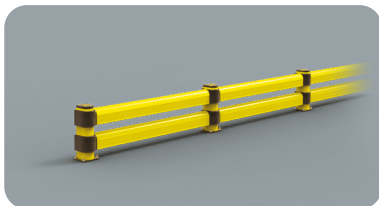

Link

LINK LM

DIFFERENT SIZES ON REQUEST

M12 GALVANISED STEEL

LINK LM 500
800

Packing Colour **unpacked on pallet**
B M

Equipped with accessories

LINK LM
CORNER

Packing Colour **unpacked on pallet**
B M

External Corners available

Equipped with accessories