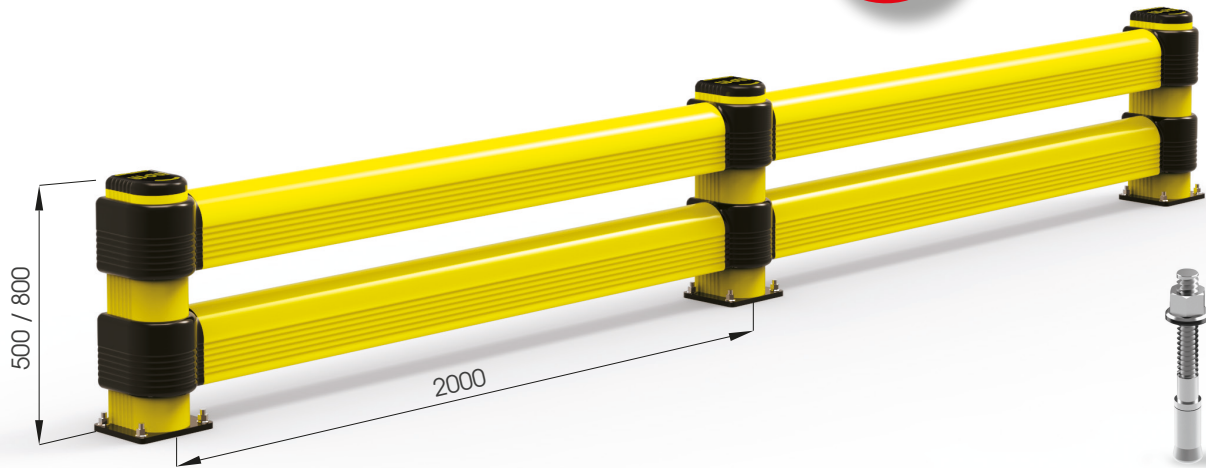

Link

LINK LM

DIFFERENT SIZES ON REQUEST

M12 GALVANISED STEEL

LINK LM 500
800

Packing Colour **unpacked on pallet**
B M

Equipped with accessories

LINK LM
CORNER

Packing Colour **unpacked on pallet**
B M

External Corners available

Equipped with accessories