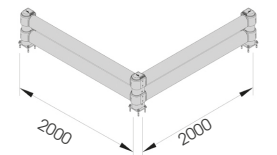

Link

LINK LM

DIFFERENT SIZES ON REQUEST

M12 GALVANISED STEEL

LINK LM 500
800

Packing Colour **unpacked on pallet**
B M

Equipped with accessories

LINK LM
CORNER

Packing Colour **unpacked on pallet**
B M

External Corners available

Equipped with accessories