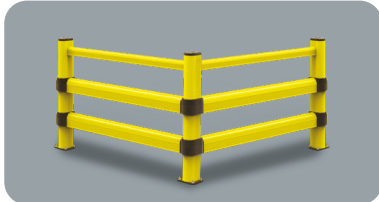

Link

LINK 150/2

DIFFERENT SIZES ON REQUEST

M12 GALVANISED STEEL

LINK 150/2

Packing **unpacked on pallet**
Colour **B M**

Equipped with accessories

LINK 150/2 CORNER

Packing **unpacked on pallet**
Colour **B M**

External Corners available

Equipped with accessories