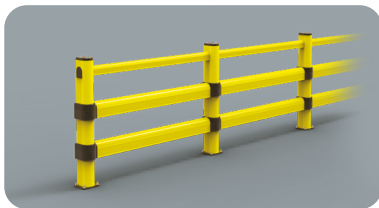

Link

LINK 150/2

DIFFERENT SIZES ON REQUEST

M12 GALVANISED STEEL

LINK 150/2

Packing **unpacked on pallet**
Colour **B M**

Equipped with accessories

LINK 150/2 CORNER

Packing **unpacked on pallet**
Colour **B M**

External Corners available

Equipped with accessories