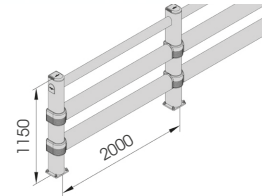

Link

LINK 150/2

DIFFERENT SIZES ON REQUEST

M12 GALVANISED STEEL

LINK 150/2

Packing **unpacked on pallet**
Colour **B M**

Equipped with accessories

LINK 150/2 CORNER