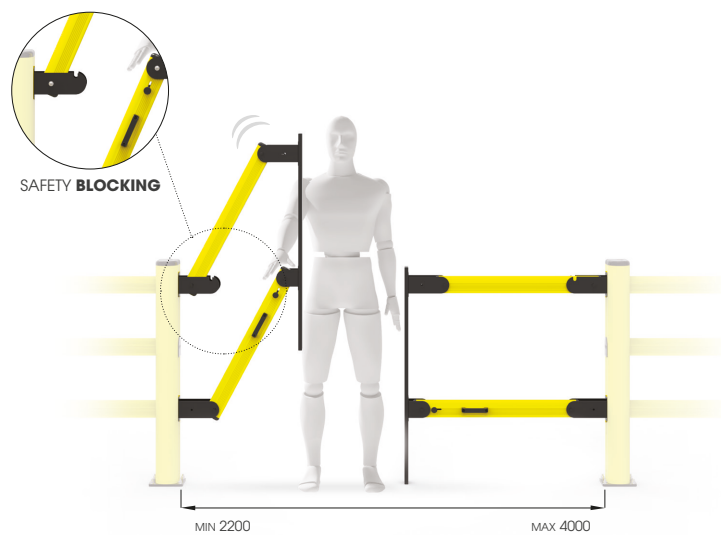

LIFT GATE 150

DIFFERENT SIZES ON REQUEST

NEW

LIFT GATE 150 DOUBLE

DOUBLE GATE

LIFT GATE 150

Packing Colour **to be defined**
M P

Equipped with accessories

LIFT GATE 150 DOUBLE

Packing Colour **to be defined**
M P

Equipped with accessories