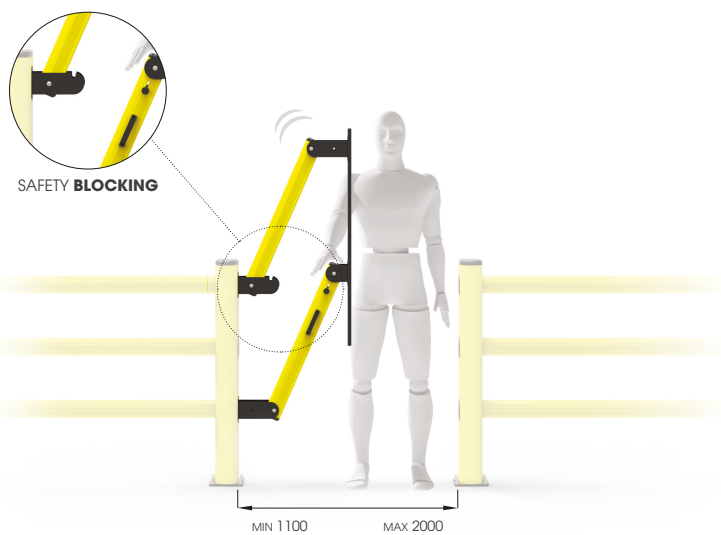

LIFT GATE 150

DIFFERENT SIZES ON REQUEST

NEW

LIFT GATE 150 DOUBLE

DOUBLE GATE

LIFT GATE 150

Packing Colour **to be defined**
M P

Equipped with accessories

LIFT GATE 150 DOUBLE

Packing Colour **to be defined**
M P

Equipped with accessories