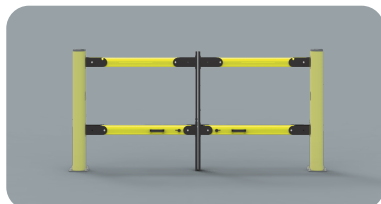

LIFT GATE 150

DIFFERENT SIZES ON REQUEST

NEW

LIFT GATE 150 DOUBLE

DOUBLE GATE

LIFT GATE 150

Packing Colour **to be defined**
M P

Equipped with accessories

LIFT GATE 150 DOUBLE

Packing Colour **to be defined**
M P

Equipped with accessories