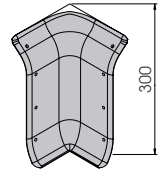

KSE 300
To install with TB20 / TF20

Packing 10 pz / box
Colour B E