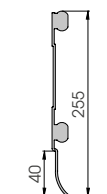

Kerb

Length **4.000 mm**
Packing **3 pz / box**
Colour **B M E**

To install with TB14

Packing **50 pz / box**
Colour **K**

To install with TB14 / TF14

Packing **20 pz / box**
Colour **B E**

To install with TB14 / TF14

Packing **20 pz / box**
Colour **B E**

To install with TB14 / TF14

Packing **20 pz / box**
Colour **B E**

To install with TB14 / TF14

Packing **20 pz / box**
Colour **B E**

Packing **to be defined**
Colour **K**

FLEXIBLE JOINT

Length **4.000 mm**
Packing **1 pz**
Colour **M E**

To install with TB20

Packing **40 pz / box**