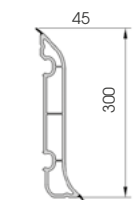

To install with TB14 / TF14

Packing **20 pz / box**
 Colour **B E**

KSJ 200 LT

Packing **to be defined**
 Colour **K**

FLEXIBLE JOINT

KS 300

Length **4.000 mm**
 Packing **1 pz**
 Colour **M E**

KEPF 300