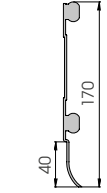

Kerb

KS 200

Length **4.000 mm**
 Packing **3 pz / box**
 Colour **B M E**

KEPF 200

To install with TB14

Packing **50 pz / box**
 Colour **K**

KSJ 200

To install with TB14 / TF14