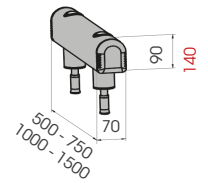

Guard Rails

GUARD RAIL 90

**QUICK
INSTALLATION
WITH
EXPANSION
SCREW**

**M16
GALVANISED STEEL**

ALTERNATIVE FIXING
HIGH RESISTANCE WITH RESIN

**SF16
STAINLESS STEEL**

GR 90 500
750
1000
1500

Length 500 mm
Packing unpacked on pallet

Length 750 / 1000 / 1500 mm
Packing 2 pz / box

Colour B M

Equipped with accessories

GR 90 2000
3000
4000

Length 2.000 / 3.000 / 4.000 mm
Packing unpacked on pallet

Colour B M

Equipped with accessories