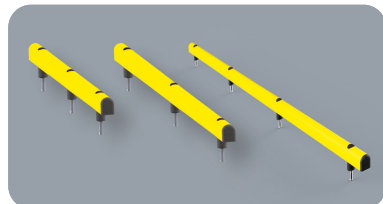

Guard Rails

GUARD RAIL 90

**QUICK
INSTALLATION
WITH
EXPANSION
SCREW**

**M16
GALVANISED STEEL**

ALTERNATIVE FIXING
HIGH RESISTANCE WITH RESIN

**SF16
STAINLESS STEEL**

GR 90 500
750
1000
1500

Length 500 mm
Packing unpacked on pallet

Length 750 / 1000 / 1500 mm
Packing 2 pz / box

Colour B M

Equipped with accessories

GR 90 2000
3000
4000

Length 2.000 / 3.000 / 4.000 mm
Packing unpacked on pallet

Colour B M

Equipped with accessories