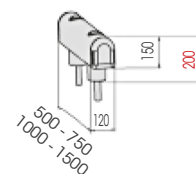

GUARD RAIL 150

SF20
STAINLESS STEEL

GR 150 500
750
1000
1500

Length 500 / 750 / 1000 / 1500 mm
Packing unpacked on pallet
Colour B M

Equipped with accessories

GR 150 2000
3000
4000

Length 2.000 / 3.000 / 4.000 mm
Packing unpacked on pallet
Colour B M