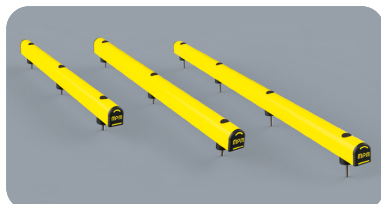

GUARD RAIL 150

SF20
STAINLESS STEEL

GR 150 500
750
1000
1500

Length 500 / 750 / 1000 / 1500 mm
Packing unpacked on pallet
Colour B M

Equipped with accessories

GR 150 2000
3000
4000

Length 2.000 / 3.000 / 4.000 mm
Packing unpacked on pallet
Colour B M