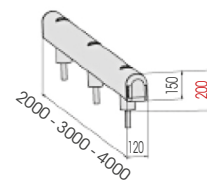

GUARD RAIL 150

SF20
STAINLESS STEEL

GR 150 500
750
1000
1500

Length 500 / 750 / 1000 / 1500 mm
Packing unpacked on pallet
Colour B M

Equipped with accessories

GR 150 2000
3000
4000

Length 2.000 / 3.000 / 4.000 mm
Packing unpacked on pallet
Colour B M