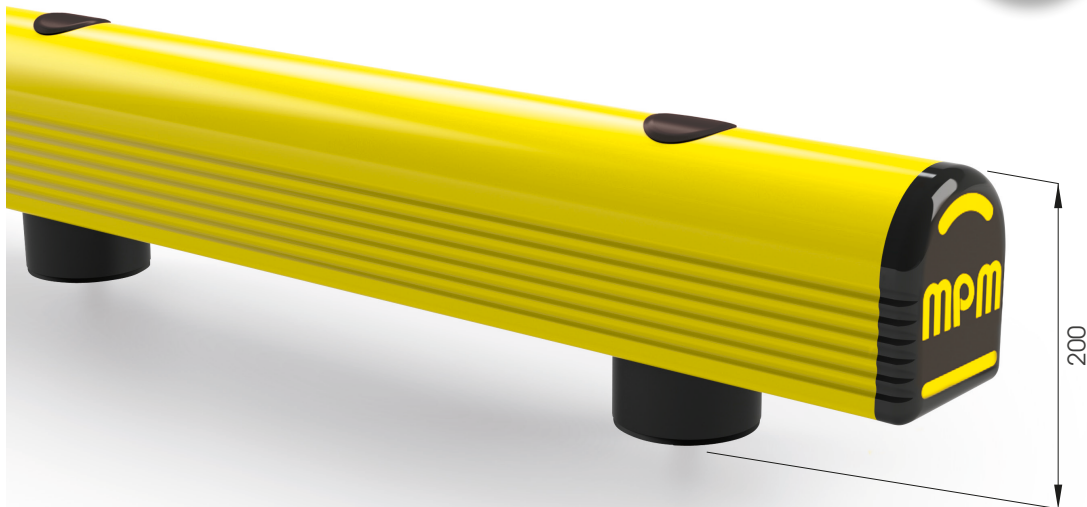

GUARD RAIL 150

SF20
STAINLESS STEEL

GR 150 500
750
1000
1500

Length 500 / 750 / 1000 / 1500 mm
Packing unpacked on pallet
Colour B M

Equipped with accessories

GR 150 2000
3000
4000

Length 2.000 / 3.000 / 4.000 mm
Packing unpacked on pallet
Colour B M