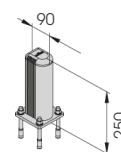

GRD 90

FAST AND EASY TO INSTALL

M12 GALVANISED STEEL

GRD 90 250

Packing Colour **unpacked on pallet**
B M

Equipped with accessories