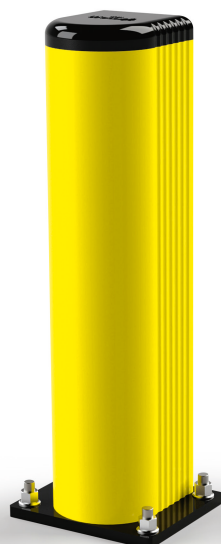

GRD 90

FAST AND EASY TO INSTALL

M12 GALVANISED STEEL

GRD 90 250

Packing Colour **unpacked on pallet**
B M

Equipped with accessories