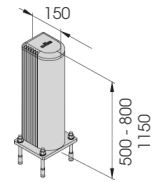

## GRD 150

FAST  
AND EASY  
TO INSTALL

**M12  
GALVANISED STEEL**

**GRD 150 500  
800  
1150**

Packing **unpacked on pallet**  
Colour **B M**

Equipped with accessories