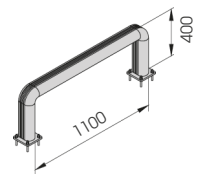

## FENCE 90

DIFFERENT  
SIZES ON  
REQUEST

FAST  
AND EASY  
TO INSTALL

**M12  
GALVANISED STEEL**

**FE 90 1100x400**

Length **1.100 mm**  
Packing **unpacked on pallet**  
Colour **B M**

Equipped with accessories

**FE 90 2400x400**

Length **2.400 mm**  
Packing **unpacked on pallet**  
Colour **B M**

Equipped with accessories