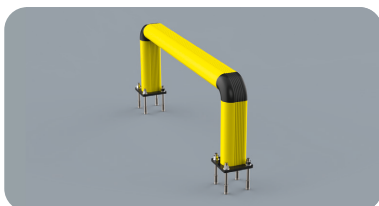

# Rack end Barriers

## FENCE 90

DIFFERENT  
SIZES ON  
REQUEST

FAST  
AND EASY  
TO INSTALL

**M12  
GALVANISED STEEL**

**FE 90 1100x400**

Length **1.100 mm**  
Packing **unpacked on pallet**  
Colour **B M**

Equipped with accessories

**FE 90 2400x400**

Length **2.400 mm**  
Packing **unpacked on pallet**  
Colour **B M**

Equipped with accessories