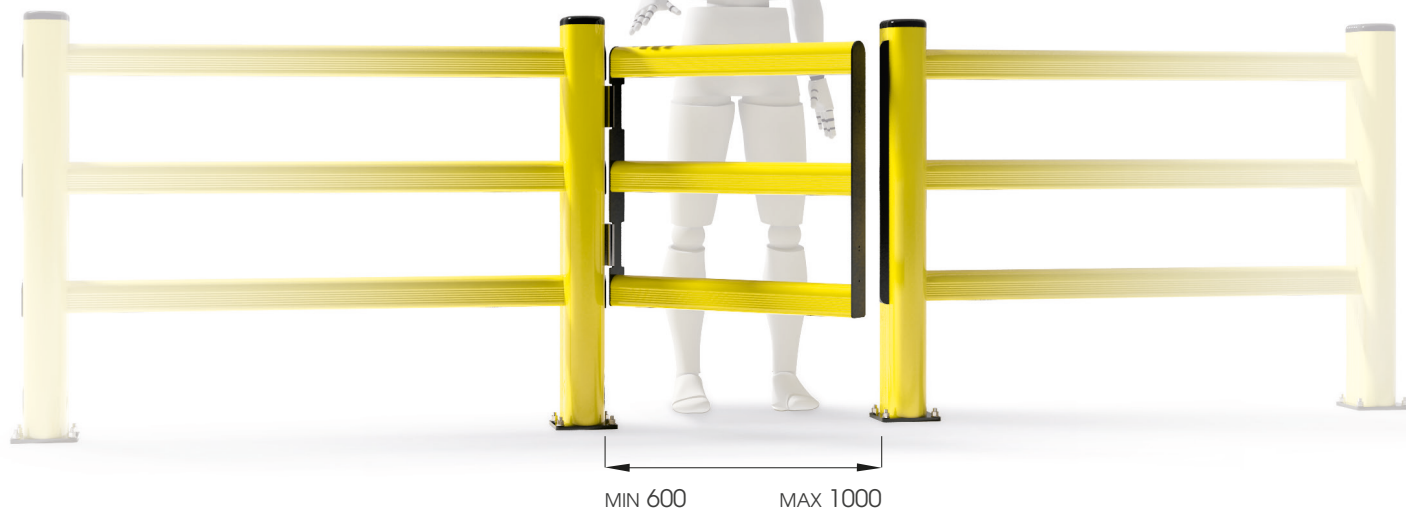

DOOR PEDESTRIAN 150

DIFFERENT SIZES ON REQUEST

NEW SWING OPENING

DP 150 ONE WAY

Packing Colour **to be defined**
M P

Equipped with accessories

DP 150 SWING

Packing Colour **to be defined**
M P

Equipped with accessories

DP 150 SWING DOUBLE

Packing Colour **to be defined**
M P

Equipped with accessories