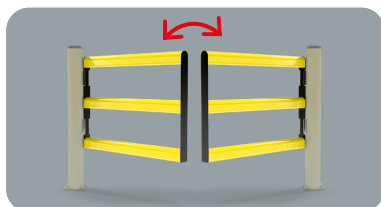

DOOR PEDESTRIAN 150

DIFFERENT SIZES ON REQUEST

NEW SWING OPENING

DP 150 ONE WAY

Packing Colour **to be defined**
M P

Equipped with accessories

DP 150 SWING

Packing Colour **to be defined**
M P

Equipped with accessories

DP 150 SWING DOUBLE

Packing Colour **to be defined**
M P

Equipped with accessories