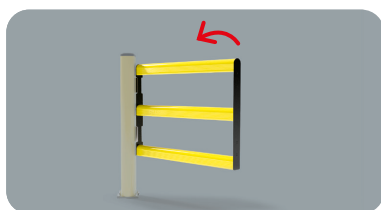

DOOR PEDESTRIAN 150

DIFFERENT SIZES ON REQUEST

NEW SWING OPENING

DP 150 ONE WAY

Packing Colour **to be defined**
M P

Equipped with accessories

DP 150 SWING

Packing Colour **to be defined**
M P

Equipped with accessories

DP 150 SWING DOUBLE

Packing Colour **to be defined**
M P

Equipped with accessories