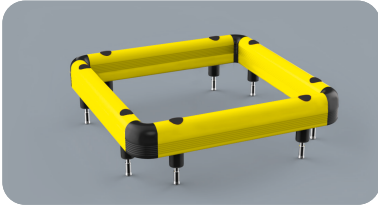

COLUMN PROTECTION 150

Black
Red

200

SF20
STAINLESS STEEL

COPRO 150

Also 2/3 SIDES available

Equipped with accessories

Packing Colour unpacked on pallet