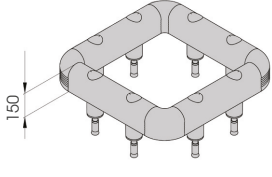

COLUMN PROTECTION 150

Black
Red

200

SF20
STAINLESS STEEL

COPRO 150

Also 2/3 SIDES available

Equipped with accessories

Packing Colour unpacked on pallet