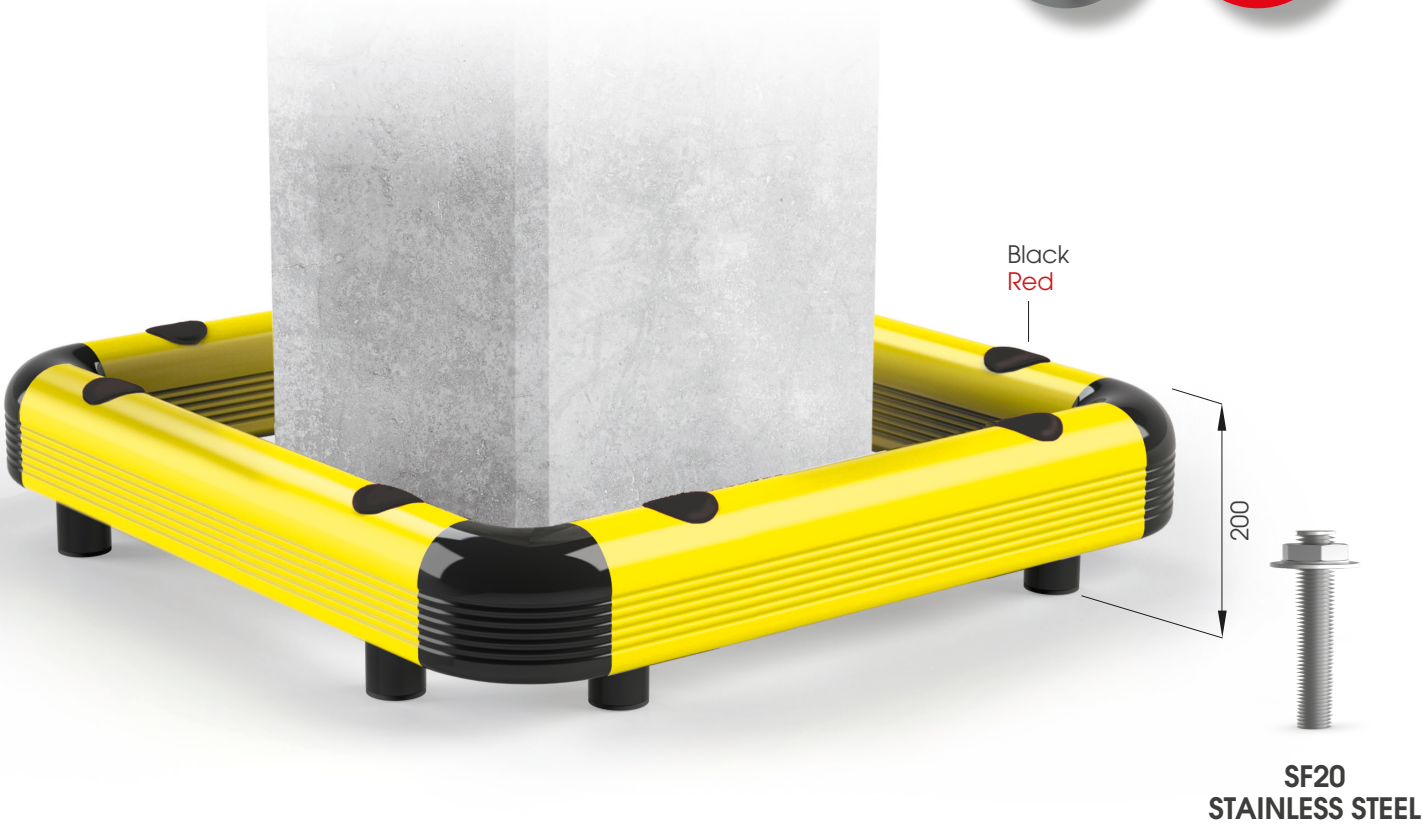

COLUMN PROTECTION 150

Black
Red

200

SF20
STAINLESS STEEL

COPRO 150

Also 2/3 SIDES available

Equipped with accessories

Packing Colour unpacked on pallet