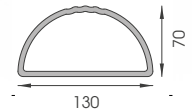

# Wall Protection

**WALL HUG** 1000  
2000  
3000  
4000

Length 1000/2000/3000/4000  
Packing unpacked  
Colour M

**WALL BFLEX** 1000  
2000  
3000  
4000

Length 1000/2000/3000/4000  
Packing unpacked  
Colour M