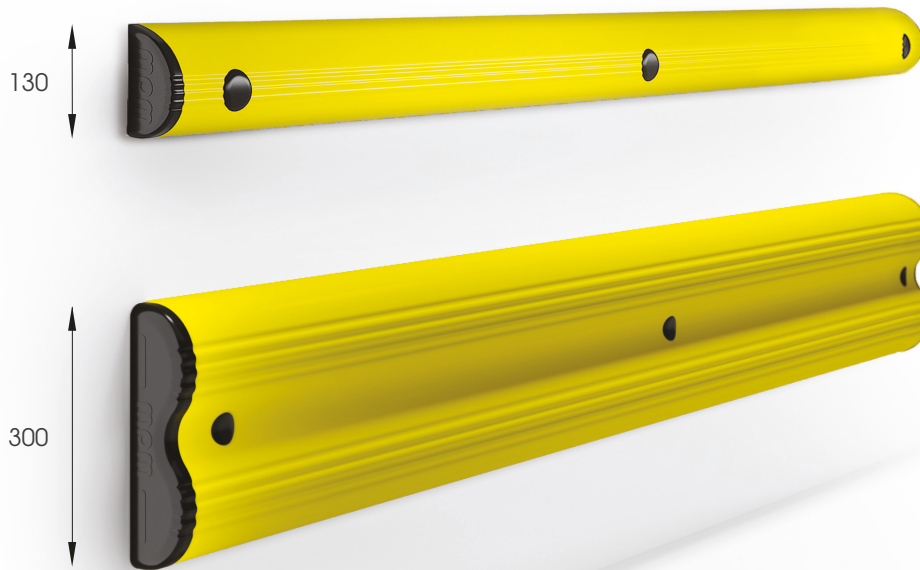

# Wall Protection

**WALL HUG** 1000  
2000  
3000  
4000

Length 1000/2000/3000/4000  
Packing unpacked  
Colour M

**WALL BFLEX** 1000  
2000  
3000  
4000

Length 1000/2000/3000/4000  
Packing unpacked  
Colour M

**WALL BFLEX MODULAR**

Packing unpacked  
Colour M