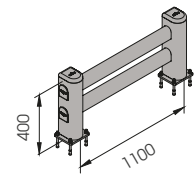

SM

DIFFERENT SIZES ON REQUEST

FAST AND EASY TO INSTALL

M12 GALVANISED STEEL

SM 1100x400

Length 1.100
Packing unpacked on pallet
Colour B M

Equipped with accessories

SM 1500x400 MODULAR