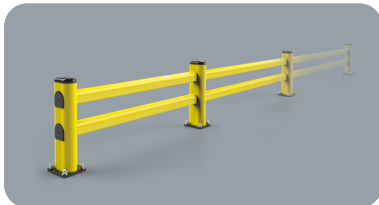

SM

DIFFERENT SIZES ON REQUEST

FAST AND EASY TO INSTALL

M12 GALVANISED STEEL

SM 1100x400

Length 1.100
Packing unpacked on pallet
Colour B M

Equipped with accessories

SM 1500x400 MODULAR