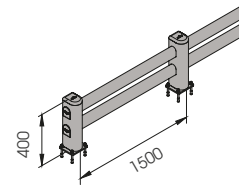

SM

DIFFERENT SIZES ON REQUEST

FAST AND EASY TO INSTALL

Length 1.100
Packing unpacked on pallet
Colour B M

Equipped with accessories

Packing unpacked on pallet
Colour B M

Equipped with accessories