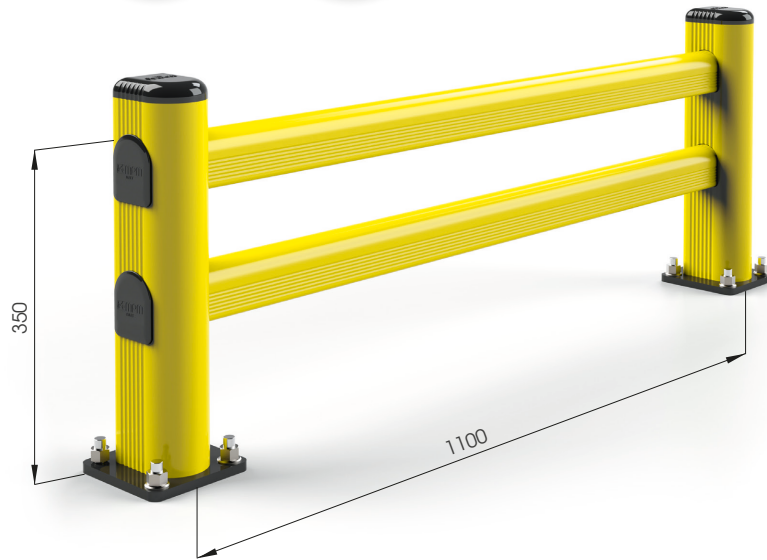

SM

DIFFERENT SIZES ON REQUEST

FAST AND EASY TO INSTALL

M12 GALVANISED STEEL

SM 1100x400

Length 1.100
Packing unpacked on pallet
Colour B M

Equipped with accessories

SM 1500x400 MODULAR