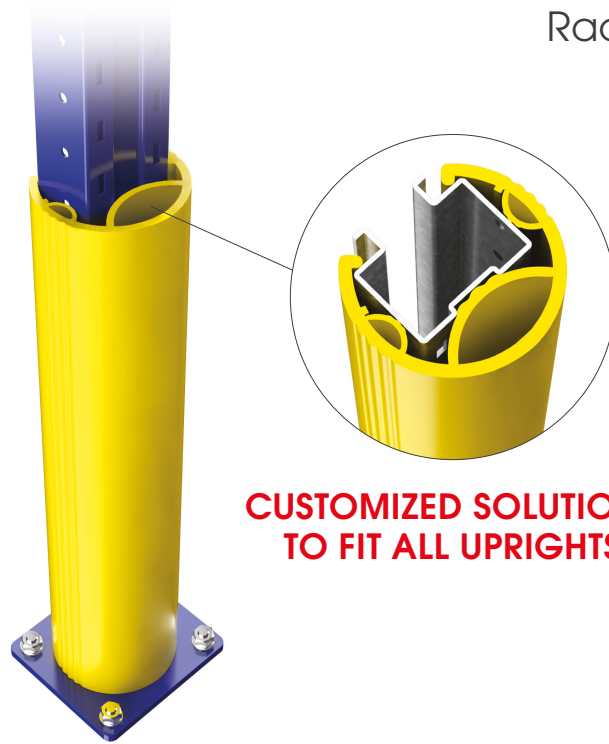

RPS / RPM / RPL

**EASY TO INSTALL**

**THE ONLY ONE WITH TRIPLE SHOCK ABSORBER**

**CUSTOMIZED SOLUTIONS TO FIT ALL UPRIGHTS**

**RPS 600**

Small

Packing **6 pz / box**  
 Packing **115 pz / big parcel**  
 Colour **M**

Available also size 400

**RPM 600**

Medium

Packing **4 pz / box**  
 Packing **80 pz / big parcel**  
 Colour **M**

Available also size 400

**RPL 600**

Large

Packing **2 pz / box**  
 Packing **52 pz / big parcel**  
 Colour **M**

Available also size 400

**RPL XL 600**

Extra Large

Packing **to be defined**  
 Colour **M**

Available also size 400

**RP CLICK**

Packing **1 pz / box**