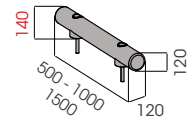

# ROD FLOOR 120

**SF20  
STAINLESS STEEL**

**RF 120 500  
1000  
1500**

Length **500 / 1000 / 1500 mm**  
Packing **unpacked on pallet**  
Colour **M**

Equipped with accessories

**RF 120 2000  
3000**

Length **2.000 / 3.000 mm**  
Packing **unpacked on pallet**  
Colour **M**