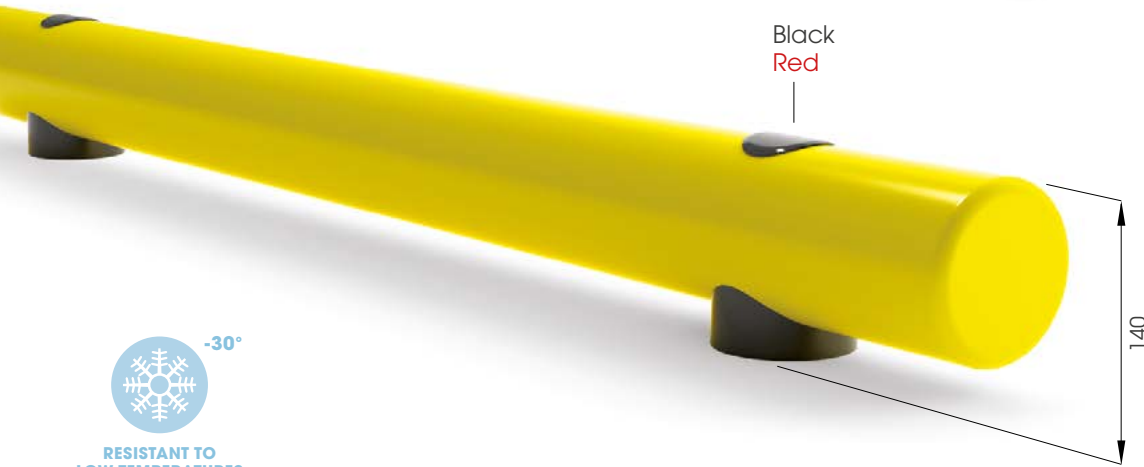

# ROD FLOOR 120

**SF20  
STAINLESS STEEL**

**RF 120 500  
1000  
1500**

Length **500 / 1000 / 1500 mm**  
Packing **unpacked on pallet**  
Colour **M**

Equipped with accessories

**RF 120 2000  
3000**

Length **2.000 / 3.000 mm**  
Packing **unpacked on pallet**  
Colour **M**