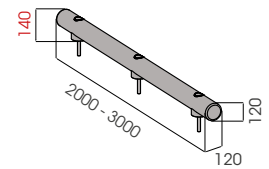

# ROD FLOOR 120

**SF20  
STAINLESS STEEL**

**RF 120 500  
1000  
1500**

Length **500 / 1000 / 1500 mm**  
Packing **unpacked on pallet**  
Colour **M**

Equipped with accessories

**RF 120 2000  
3000**

Length **2.000 / 3.000 mm**  
Packing **unpacked on pallet**  
Colour **M**