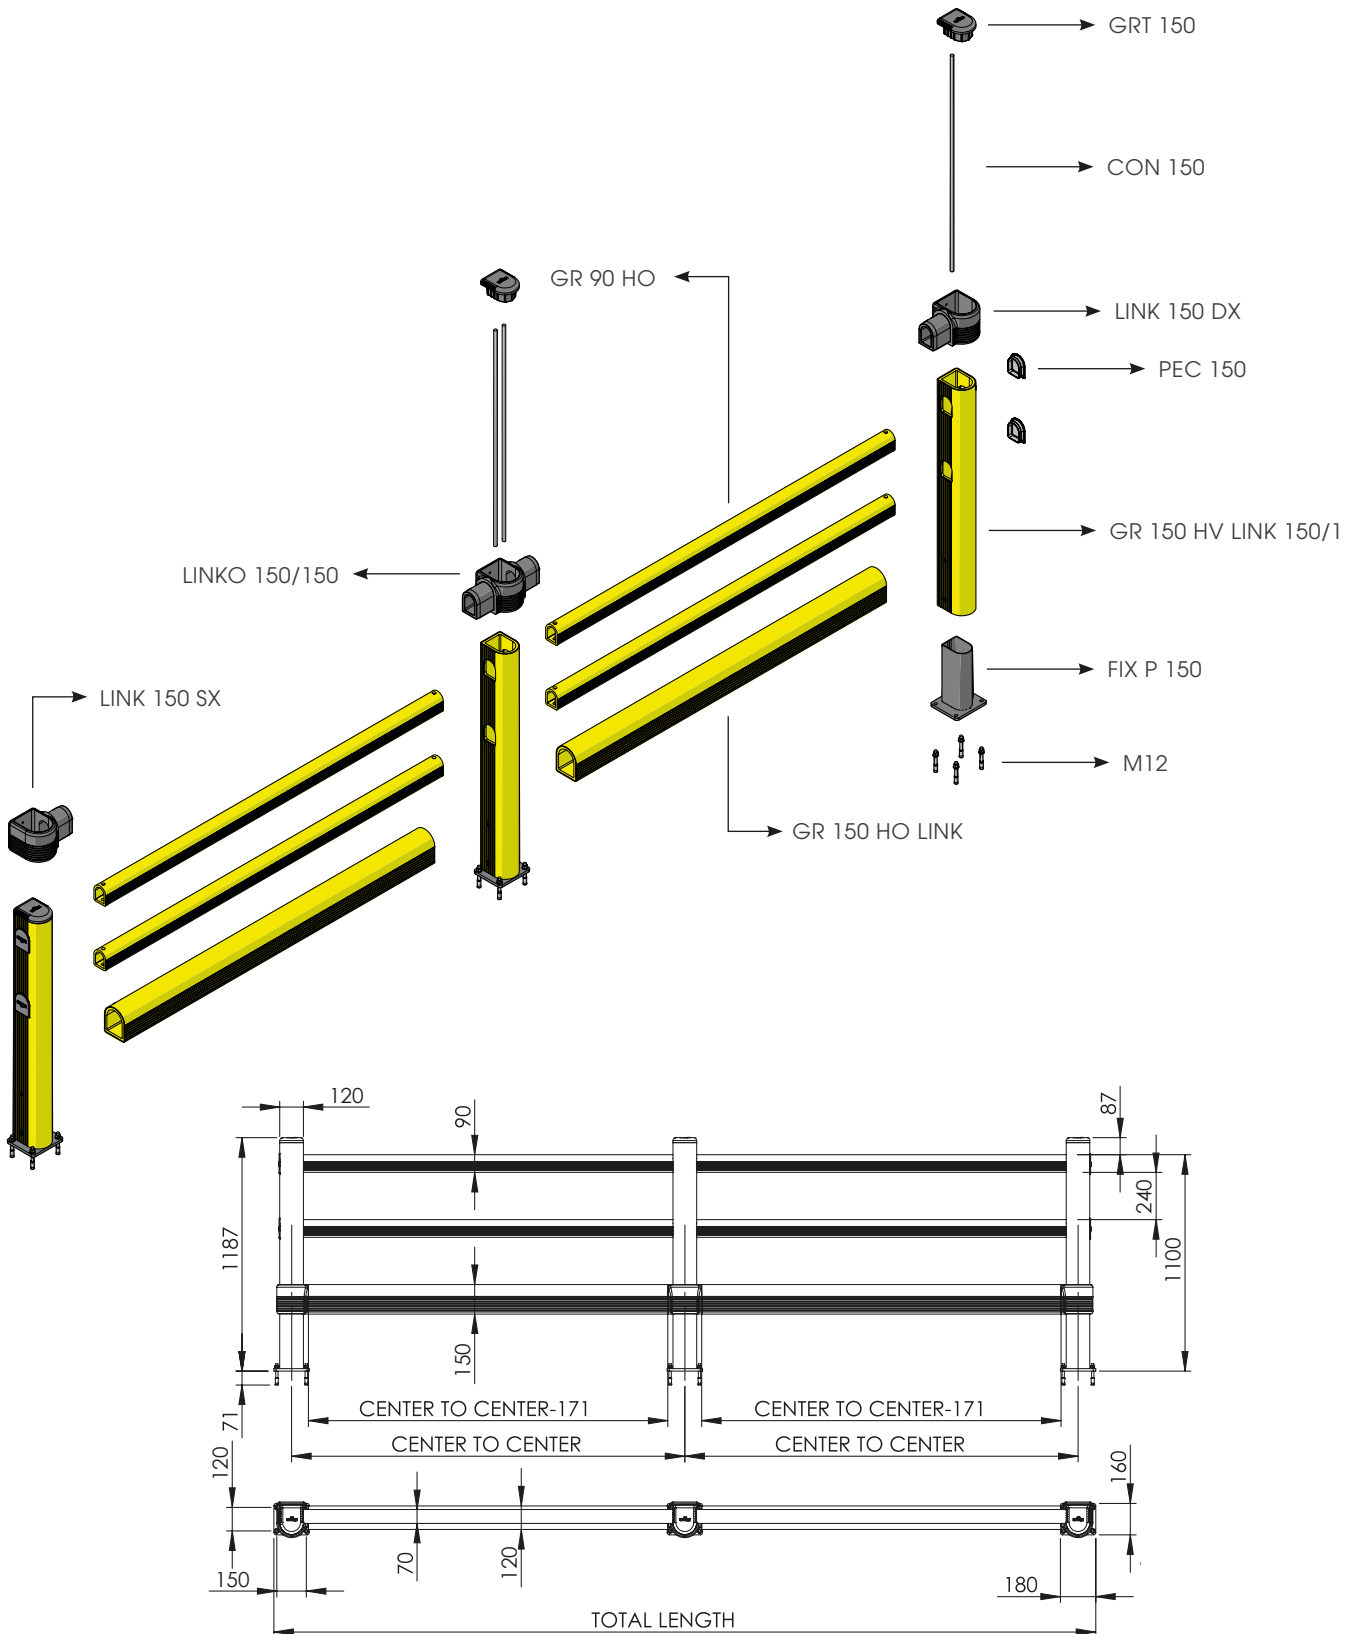

# LINK 150/1

BARRIERA DI SICUREZZA REGOLABILE  
ADJUSTABLE SAFETY BARRIER

# LINK 150/1

ISTRUZIONI DI INSTALLAZIONE  
ASSEMBLY INSTRUCTIONS

LINK  
CORNER

WARNING | The distance of installation depends on speed and weight of vehicle  
The product is equipped with screws M8

# LINK 150/1

ISTRUZIONI DI INSTALLAZIONE  
ASSEMBLY INSTRUCTIONS

7

8

9

$T=60Nm$

10

11

20mm (IMPORTANT)

12

13

20mm (IMPORTANT)

14

15

80mm

$\varnothing 12mm$