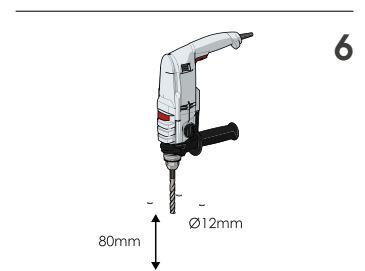

# LINK 150/1

BARRIERA DI SICUREZZA REGOLABILE  
ADJUSTABLE SAFETY BARRIER

# LINK 150/1

ISTRUZIONI DI INSTALLAZIONE  
ASSEMBLY INSTRUCTIONS

LINK  
CORNER

WARNING | The distance of installation depends on speed and weight of vehicle  
The product is equipped with screws M8