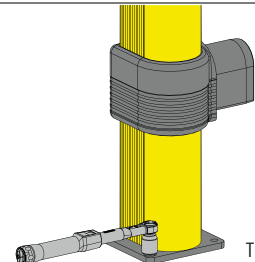

# LINK 150/1

ISTRUZIONI DI INSTALLAZIONE  
ASSEMBLY INSTRUCTIONS

LINK  
CORNER

WARNING | The distance of installation depends on speed and weight of vehicle  
The product is equipped with screws M8

# LINK 150/1

ISTRUZIONI DI INSTALLAZIONE  
ASSEMBLY INSTRUCTIONS

7

8

9

$T=60Nm$

10

11

20mm (IMPORTANT)

12

13

20mm (IMPORTANT)

14

15

80mm

$\varnothing 12mm$