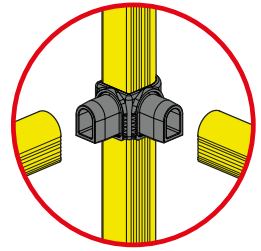

# LINK 150/1

BARRIERA DI SICUREZZA REGOLABILE  
ADJUSTABLE SAFETY BARRIER

# LINK 150/1

ISTRUZIONI DI INSTALLAZIONE  
ASSEMBLY INSTRUCTIONS

LINK  
CORNER

WARNING | The distance of installation depends on speed and weight of vehicle  
The product is equipped with screws M8

20mm (IMPORTANT)

12

13

20mm (IMPORTANT)

14

15

80mm

$\varnothing 12mm$