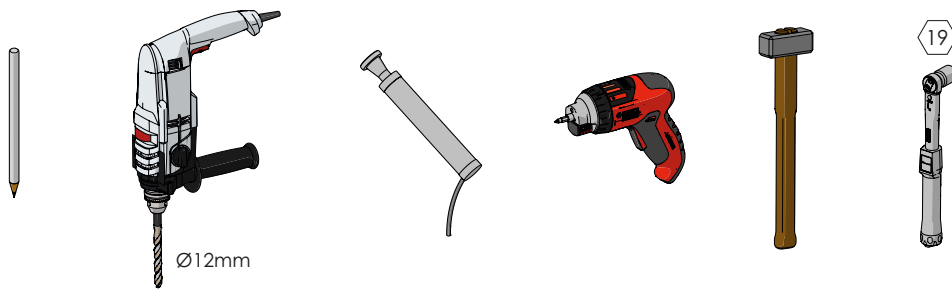

# LINK 150/1

BARRIERA DI SICUREZZA REGOLABILE  
ADJUSTABLE SAFETY BARRIER

# LINK 150/1

ISTRUZIONI DI INSTALLAZIONE  
ASSEMBLY INSTRUCTIONS

LINK  
CORNER

WARNING | The distance of installation depends on speed and weight of vehicle  
The product is equipped with screws M8