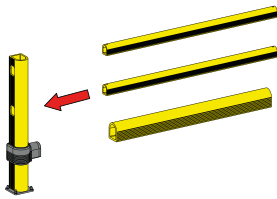

# LINK 150/1

ISTRUZIONI DI INSTALLAZIONE  
ASSEMBLY INSTRUCTIONS

LINK  
CORNER

WARNING | The distance of installation depends on speed and weight of vehicle  
The product is equipped with screws M8

# LINK 150/1

ISTRUZIONI DI INSTALLAZIONE  
ASSEMBLY INSTRUCTIONS

7

8

9

$T=60Nm$

10

11

20mm (IMPORTANT)

12

13

20mm (IMPORTANT)

14

15

80mm

$\varnothing 12mm$