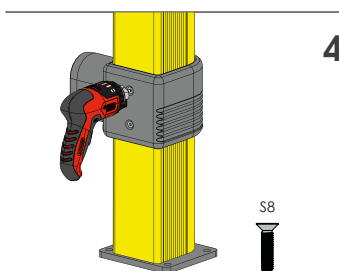

# LINK 150/1

BARRIERA DI SICUREZZA REGOLABILE  
ADJUSTABLE SAFETY BARRIER

# LINK 150/1

ISTRUZIONI DI INSTALLAZIONE  
ASSEMBLY INSTRUCTIONS

LINK  
CORNER

WARNING | The distance of installation depends on speed and weight of vehicle  
The product is equipped with screws M8