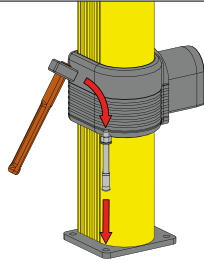

# LINK 150/1

ISTRUZIONI DI INSTALLAZIONE  
ASSEMBLY INSTRUCTIONS

LINK  
CORNER

WARNING | The distance of installation depends on speed and weight of vehicle  
The product is equipped with screws M8

# LINK 150/1

ISTRUZIONI DI INSTALLAZIONE  
ASSEMBLY INSTRUCTIONS

7

8

9

$T=60Nm$

10

11

20mm (IMPORTANT)

12

13

20mm (IMPORTANT)

14

15

80mm

$\varnothing 12mm$