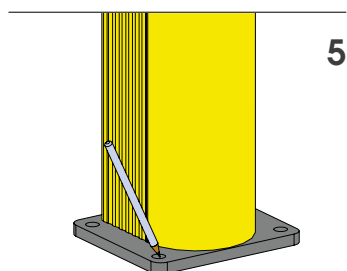

# LINK 150/1

BARRIERA DI SICUREZZA REGOLABILE  
ADJUSTABLE SAFETY BARRIER

# LINK 150/1

ISTRUZIONI DI INSTALLAZIONE  
ASSEMBLY INSTRUCTIONS

LINK  
CORNER

WARNING | The distance of installation depends on speed and weight of vehicle  
The product is equipped with screws M8