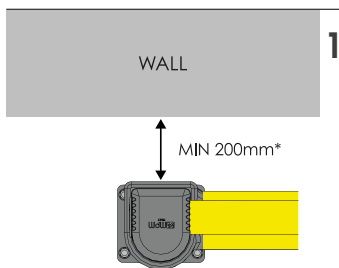

# LINK 150/1

BARRIERA DI SICUREZZA REGOLABILE  
ADJUSTABLE SAFETY BARRIER

# LINK 150/1

ISTRUZIONI DI INSTALLAZIONE  
ASSEMBLY INSTRUCTIONS

LINK  
CORNER

WARNING | The distance of installation depends on speed and weight of vehicle  
The product is equipped with screws M8

20mm (IMPORTANT)

12

13

20mm (IMPORTANT)

14

15

80mm

$\varnothing 12mm$