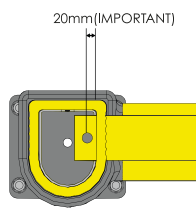

# LINK 150/1

ISTRUZIONI DI INSTALLAZIONE  
ASSEMBLY INSTRUCTIONS

LINK  
CORNER

WARNING | The distance of installation depends on speed and weight of vehicle  
The product is equipped with screws M8

# LINK 150/1

ISTRUZIONI DI INSTALLAZIONE  
ASSEMBLY INSTRUCTIONS

7

8

9

$T=60Nm$

10

11

20mm (IMPORTANT)

12

13

20mm (IMPORTANT)

14

15

80mm

$\varnothing 12mm$