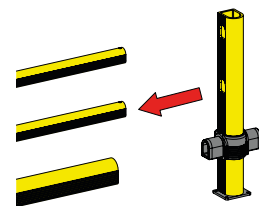

# LINK 150/1

ISTRUZIONI DI INSTALLAZIONE  
ASSEMBLY INSTRUCTIONS

LINK  
CORNER

WARNING | The distance of installation depends on speed and weight of vehicle  
The product is equipped with screws M8

# LINK 150/1

ISTRUZIONI DI INSTALLAZIONE  
ASSEMBLY INSTRUCTIONS

7

8

9

$T=60Nm$

10

11

20mm (IMPORTANT)

12

13

20mm (IMPORTANT)

14

15

80mm

$\varnothing 12mm$