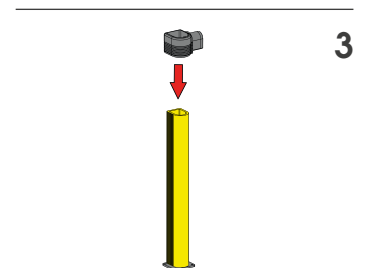

# LINK 150/1

BARRIERA DI SICUREZZA REGOLABILE  
ADJUSTABLE SAFETY BARRIER

# LINK 150/1

ISTRUZIONI DI INSTALLAZIONE  
ASSEMBLY INSTRUCTIONS

LINK  
CORNER

WARNING | The distance of installation depends on speed and weight of vehicle  
The product is equipped with screws M8