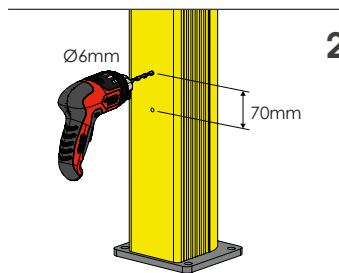

# LINK 150/1

BARRIERA DI SICUREZZA REGOLABILE  
ADJUSTABLE SAFETY BARRIER

# LINK 150/1

ISTRUZIONI DI INSTALLAZIONE  
ASSEMBLY INSTRUCTIONS

LINK  
CORNER

WARNING | The distance of installation depends on speed and weight of vehicle  
The product is equipped with screws M8