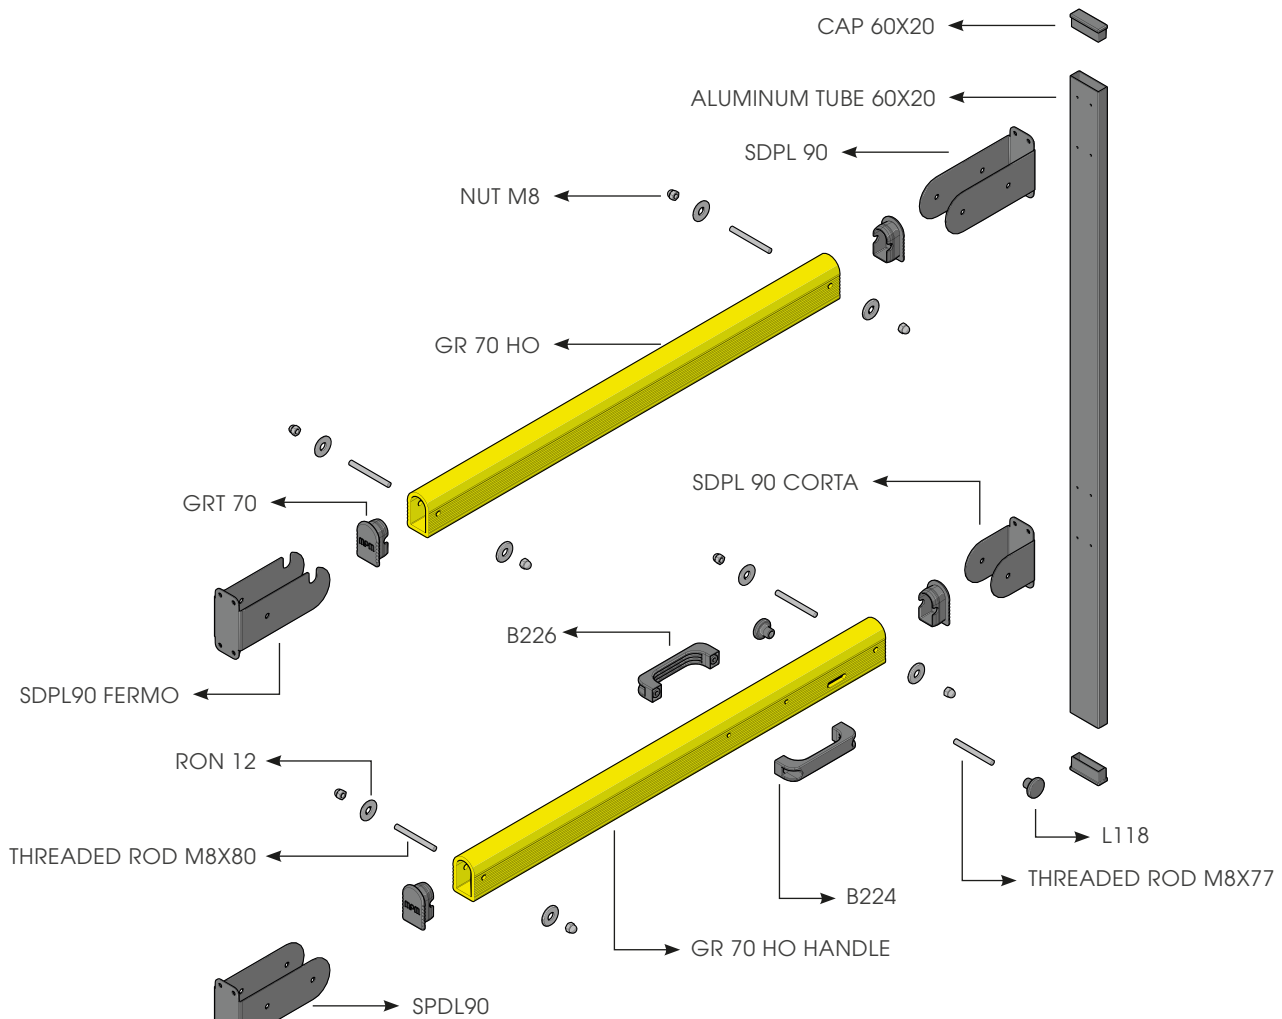

# LIFT GATE 90

CANCELLO PEDESTRIAN 90  
GATE FOR PEDESTRIAN 90

# LIFT GATE 90

CANCELLO PEDESTRIAN 90  
GATE FOR PEDESTRIAN 90

OPENING OPTIONS:

A

B

# LIFT GATE 90

**ISTRUZIONI DI INSTALLAZIONE  
ASSEMBLY INSTRUCTIONS**

**WARNING**

The distance of installation depends on speed and weight of vehicle