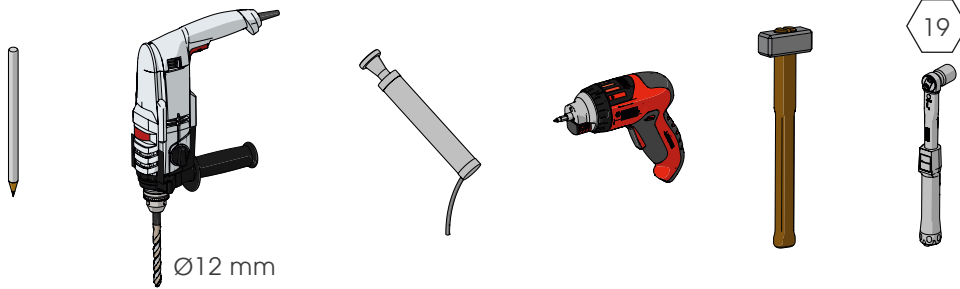

# LIFT GATE 90

CANCELLO PEDESTRIAN 90  
GATE FOR PEDESTRIAN 90

# LIFT GATE 90

CANCELLO PEDESTRIAN 90  
GATE FOR PEDESTRIAN 90

OPENING OPTIONS:

A

B

# LIFT GATE 90

**ISTRUZIONI DI INSTALLAZIONE  
ASSEMBLY INSTRUCTIONS**

**WARNING**

The distance of installation depends on speed and weight of vehicle