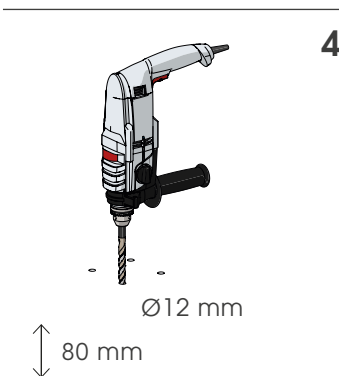

# LIFT GATE 90

CANCELLO PEDESTRIAN 90  
GATE FOR PEDESTRIAN 90

OPENING OPTIONS:

A

B

# LIFT GATE 90

**ISTRUZIONI DI INSTALLAZIONE  
ASSEMBLY INSTRUCTIONS**

**WARNING**

The distance of installation depends on speed and weight of vehicle