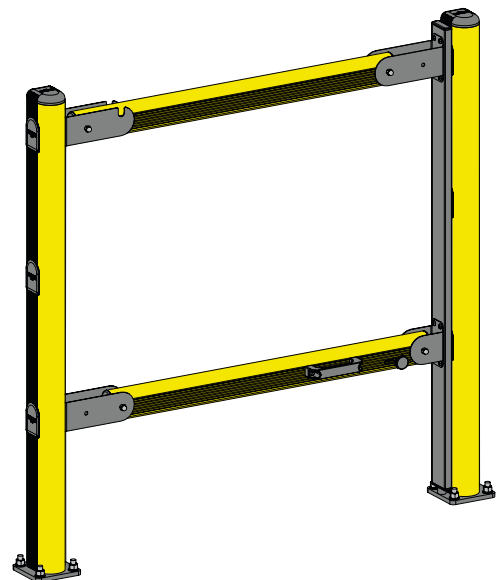

# LIFT GATE 90

CANCELLO PEDESTRIAN 90  
GATE FOR PEDESTRIAN 90

# LIFT GATE 90

CANCELLO PEDESTRIAN 90  
GATE FOR PEDESTRIAN 90

OPENING OPTIONS:

A

B

# LIFT GATE 90

**ISTRUZIONI DI INSTALLAZIONE  
ASSEMBLY INSTRUCTIONS**

**WARNING**

The distance of installation depends on speed and weight of vehicle