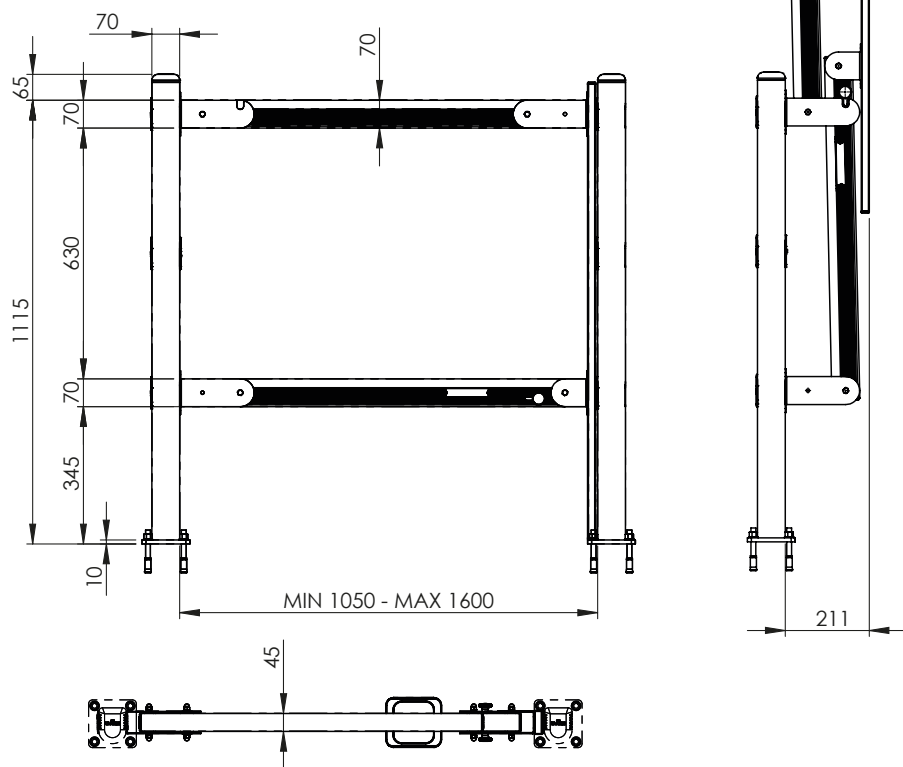

# LIFT GATE 90

CANCELLO PEDESTRIAN 90  
GATE FOR PEDESTRIAN 90

# LIFT GATE 90

CANCELLO PEDESTRIAN 90  
GATE FOR PEDESTRIAN 90

OPENING OPTIONS:

A

B

# LIFT GATE 90

**ISTRUZIONI DI INSTALLAZIONE  
ASSEMBLY INSTRUCTIONS**

**WARNING**

The distance of installation depends on speed and weight of vehicle