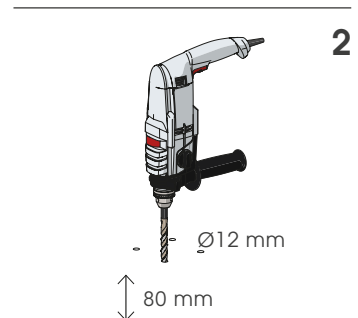

DP 90 SWING

ISTRUZIONI DI INSTALLAZIONE
ASSEMBLY INSTRUCTIONS