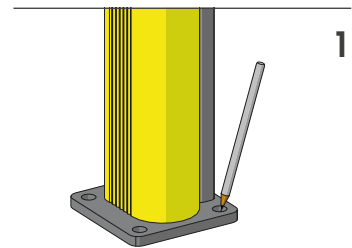

DP 90 SWING

ISTRUZIONI DI INSTALLAZIONE
ASSEMBLY INSTRUCTIONS