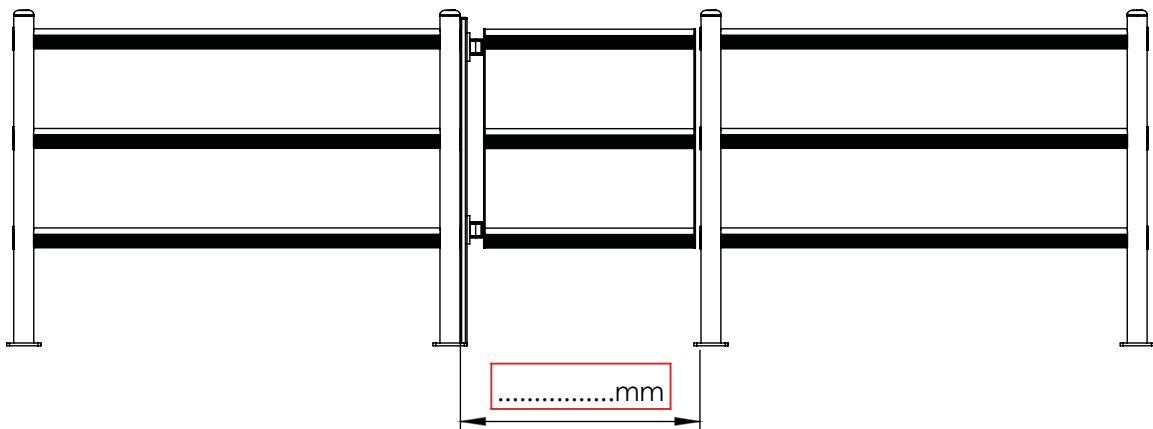

DP 90 SWING

PORTA PEDESTRIAN 90
DOOR PEDESTRIAN 90

DP 90 SWING

PORTA PEDESTRIAN 90
DOOR PEDESTRIAN 90

PLEASE CHECK HERE BELOW
HOW THE SIZE OF THE DOOR IS TO BE MEASURED

PLEASE CHECK HERE BELOW
WHICH DIRECTION OF OPENING YOU NEED