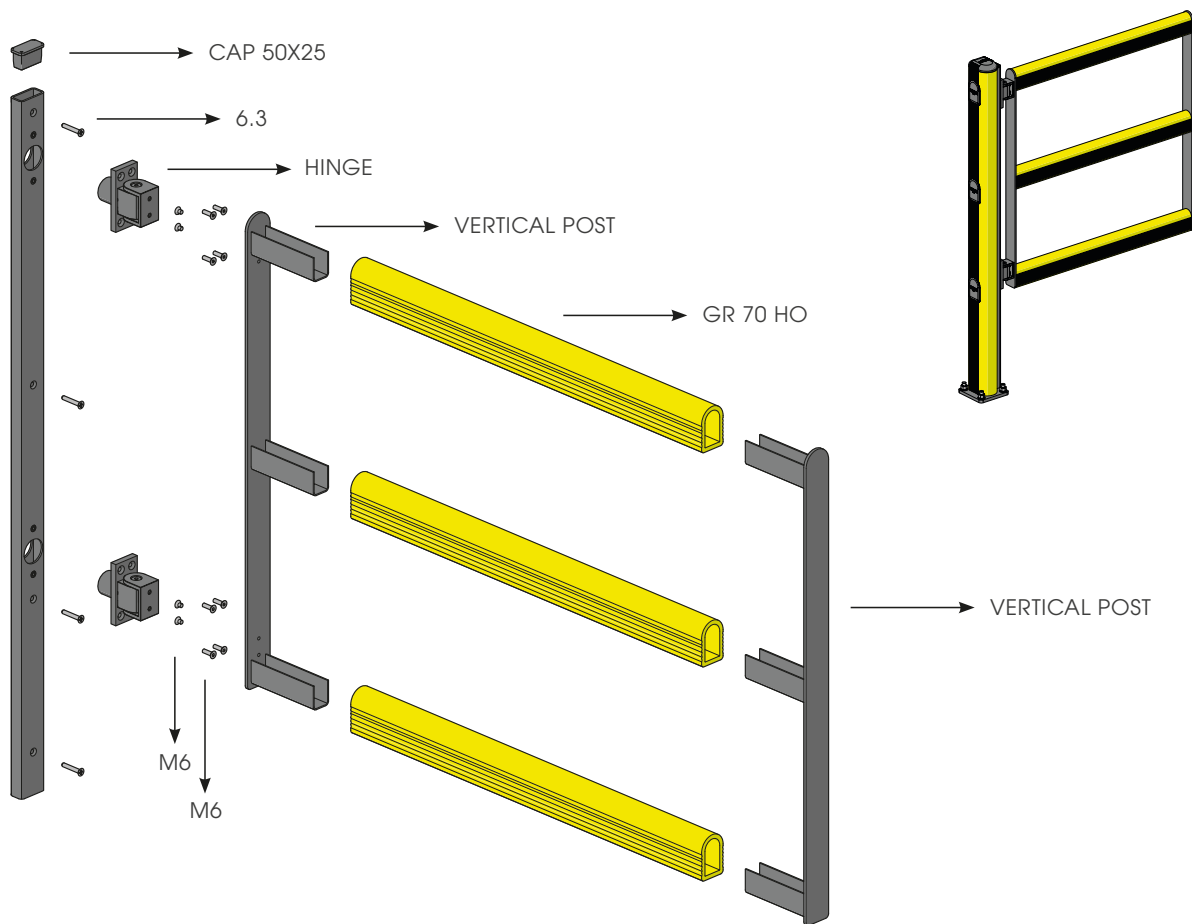

DP 90 SWING

PORTA PEDESTRIAN 90
DOOR PEDESTRIAN 90

DP 90 SWING

PORTA PEDESTRIAN 90
DOOR PEDESTRIAN 90

PLEASE CHECK HERE BELOW
HOW THE SIZE OF THE DOOR IS TO BE MEASURED

PLEASE CHECK HERE BELOW
WHICH DIRECTION OF OPENING YOU NEED

DP 90 SWING

ISTRUZIONI DI INSTALLAZIONE
ASSEMBLY INSTRUCTIONS

DP 90 SWING

ISTRUZIONI DI INSTALLAZIONE
ASSEMBLY INSTRUCTIONS