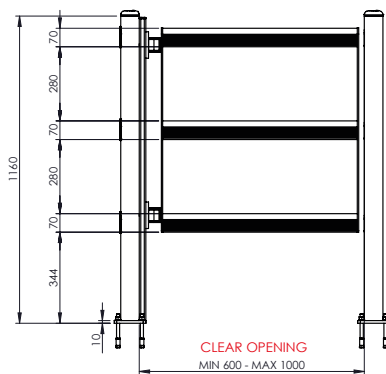

DP 90 SWING

PORTA PEDESTRIAN 90
DOOR PEDESTRIAN 90

DP 90 SWING

PORTA PEDESTRIAN 90
DOOR PEDESTRIAN 90

PLEASE CHECK HERE BELOW
HOW THE SIZE OF THE DOOR IS TO BE MEASURED

PLEASE CHECK HERE BELOW
WHICH DIRECTION OF OPENING YOU NEED