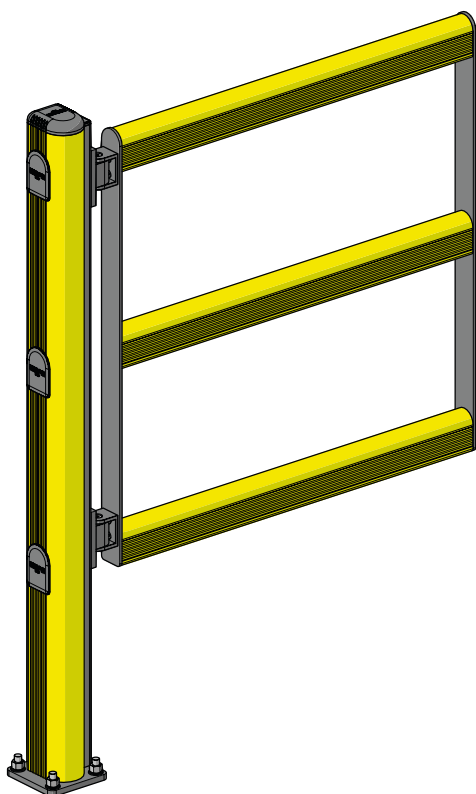

DP 90 SWING

PORTA PEDESTRIAN 90
DOOR PEDESTRIAN 90

DP 90 SWING

PORTA PEDESTRIAN 90
DOOR PEDESTRIAN 90

PLEASE CHECK HERE BELOW
HOW THE SIZE OF THE DOOR IS TO BE MEASURED

PLEASE CHECK HERE BELOW
WHICH DIRECTION OF OPENING YOU NEED

DP 90 SWING

ISTRUZIONI DI INSTALLAZIONE
ASSEMBLY INSTRUCTIONS

DP 90 SWING

ISTRUZIONI DI INSTALLAZIONE
ASSEMBLY INSTRUCTIONS