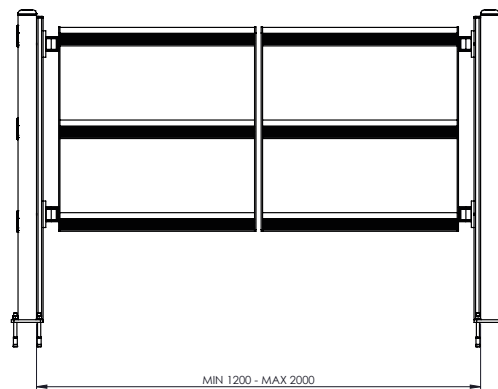

DP 90 SWING

PORTA PEDESTRIAN 90
DOOR PEDESTRIAN 90

DP 90 SWING

PORTA PEDESTRIAN 90
DOOR PEDESTRIAN 90

PLEASE CHECK HERE BELOW
HOW THE SIZE OF THE DOOR IS TO BE MEASURED

PLEASE CHECK HERE BELOW
WHICH DIRECTION OF OPENING YOU NEED