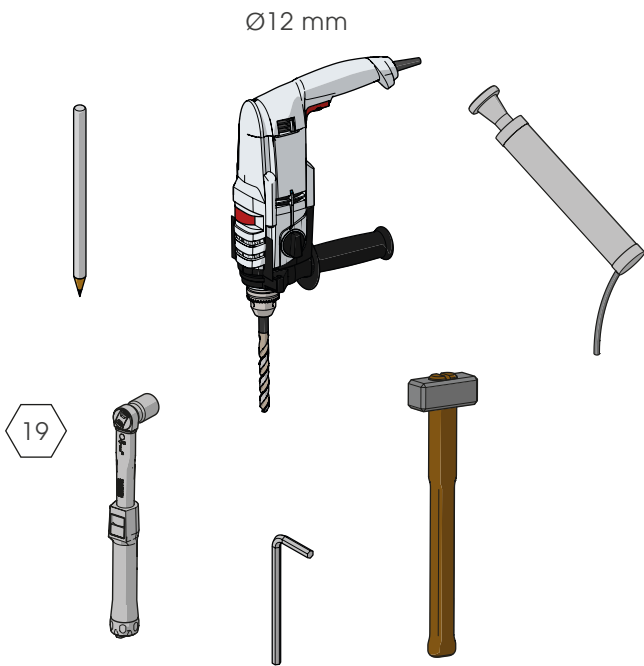

DP 90 SWING

PORTA PEDESTRIAN 90
DOOR PEDESTRIAN 90

DP 90 SWING

PORTA PEDESTRIAN 90
DOOR PEDESTRIAN 90

PLEASE CHECK HERE BELOW
HOW THE SIZE OF THE DOOR IS TO BE MEASURED

PLEASE CHECK HERE BELOW
WHICH DIRECTION OF OPENING YOU NEED

DP 90 SWING

ISTRUZIONI DI INSTALLAZIONE
ASSEMBLY INSTRUCTIONS

DP 90 SWING

ISTRUZIONI DI INSTALLAZIONE
ASSEMBLY INSTRUCTIONS