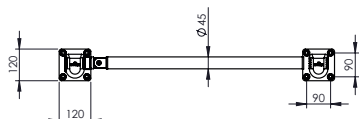

DP 90 SWING

PORTA PEDESTRIAN 90
DOOR PEDESTRIAN 90

DP 90 SWING

PORTA PEDESTRIAN 90
DOOR PEDESTRIAN 90

PLEASE CHECK HERE BELOW
HOW THE SIZE OF THE DOOR IS TO BE MEASURED

PLEASE CHECK HERE BELOW
WHICH DIRECTION OF OPENING YOU NEED