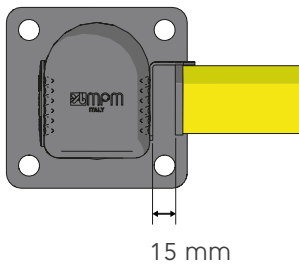

# DP 90 ONE WAY

PORTA PEDESTRIAN 90  
DOOR PEDESTRIAN 90

PLEASE CHECK HERE BELOW  
HOW THE SIZE OF THE DOOR IS TO BE MEASURED

PLEASE CHECK HERE BELOW  
WHICH DIRECTION OF OPENING YOU NEED

# DP 90 ONE WAY

ISTRUZIONI DI INSTALLAZIONE  
ASSEMBLY INSTRUCTIONS

T=60Nm

5

9

6

10

7