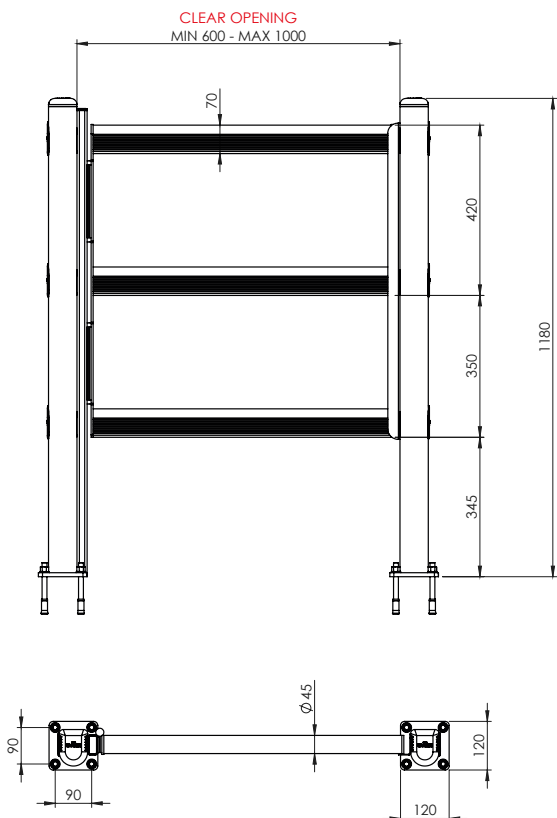

# DP 90 ONE WAY

PORTA PEDESTRIAN 90  
DOOR PEDESTRIAN 90

# DP 90 ONE WAY

PORTA PEDESTRIAN 90  
DOOR PEDESTRIAN 90

PLEASE CHECK HERE BELOW  
HOW THE SIZE OF THE DOOR IS TO BE MEASURED

PLEASE CHECK HERE BELOW  
WHICH DIRECTION OF OPENING YOU NEED

# DP 90 ONE WAY

ISTRUZIONI DI INSTALLAZIONE  
ASSEMBLY INSTRUCTIONS

# DP 90 ONE WAY

ISTRUZIONI DI INSTALLAZIONE  
ASSEMBLY INSTRUCTIONS

T=60Nm

5

9

6

10

7