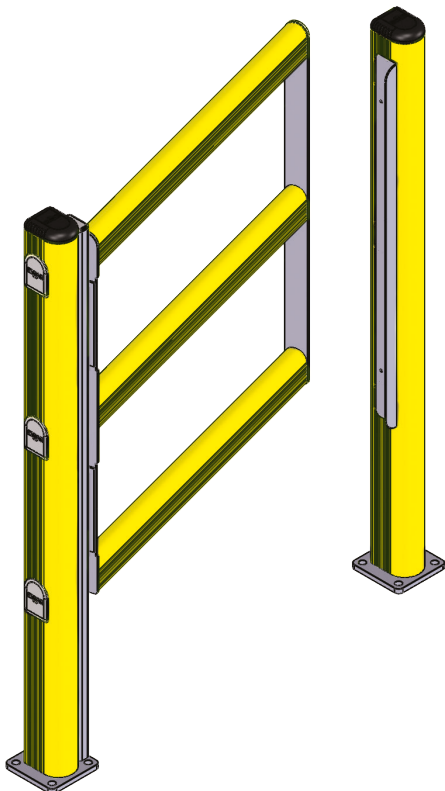

# DP 90 ONE WAY

PORTA PEDESTRIAN 90  
DOOR PEDESTRIAN 90

# DP 90 ONE WAY

PORTA PEDESTRIAN 90  
DOOR PEDESTRIAN 90

PLEASE CHECK HERE BELOW  
HOW THE SIZE OF THE DOOR IS TO BE MEASURED

PLEASE CHECK HERE BELOW  
WHICH DIRECTION OF OPENING YOU NEED

# DP 90 ONE WAY

ISTRUZIONI DI INSTALLAZIONE  
ASSEMBLY INSTRUCTIONS

# DP 90 ONE WAY

ISTRUZIONI DI INSTALLAZIONE  
ASSEMBLY INSTRUCTIONS

T=60Nm

5

9

6

10

7