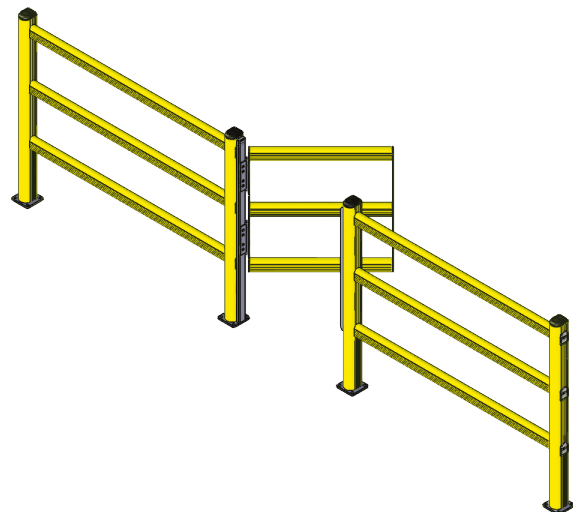

# DP 90 ONE WAY

PORTA PEDESTRIAN 90  
DOOR PEDESTRIAN 90

# DP 90 ONE WAY

PORTA PEDESTRIAN 90  
DOOR PEDESTRIAN 90

PLEASE CHECK HERE BELOW  
HOW THE SIZE OF THE DOOR IS TO BE MEASURED

PLEASE CHECK HERE BELOW  
WHICH DIRECTION OF OPENING YOU NEED