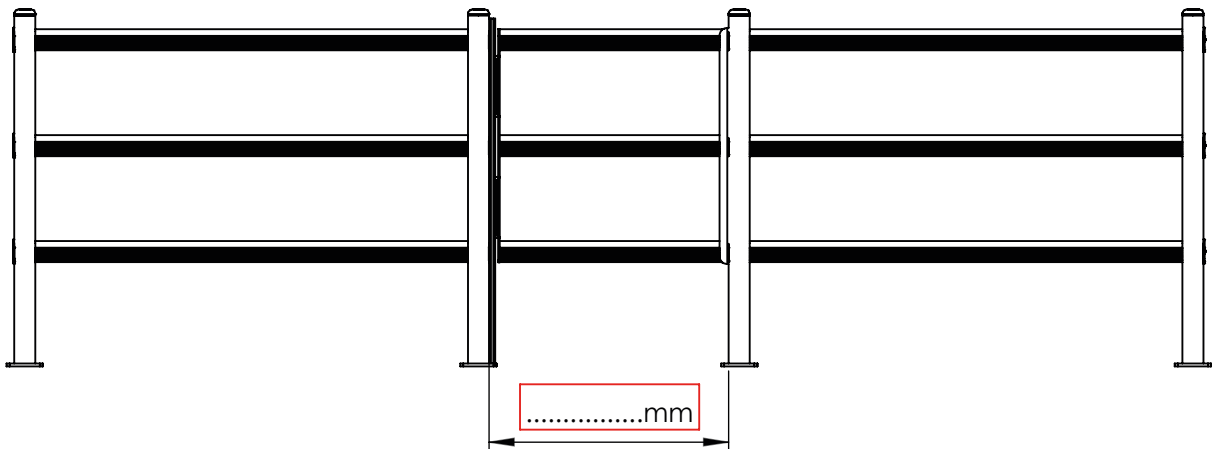

# DP 90 ONE WAY

PORTA PEDESTRIAN 90  
DOOR PEDESTRIAN 90

# DP 90 ONE WAY

PORTA PEDESTRIAN 90  
DOOR PEDESTRIAN 90

PLEASE CHECK HERE BELOW  
HOW THE SIZE OF THE DOOR IS TO BE MEASURED

PLEASE CHECK HERE BELOW  
WHICH DIRECTION OF OPENING YOU NEED