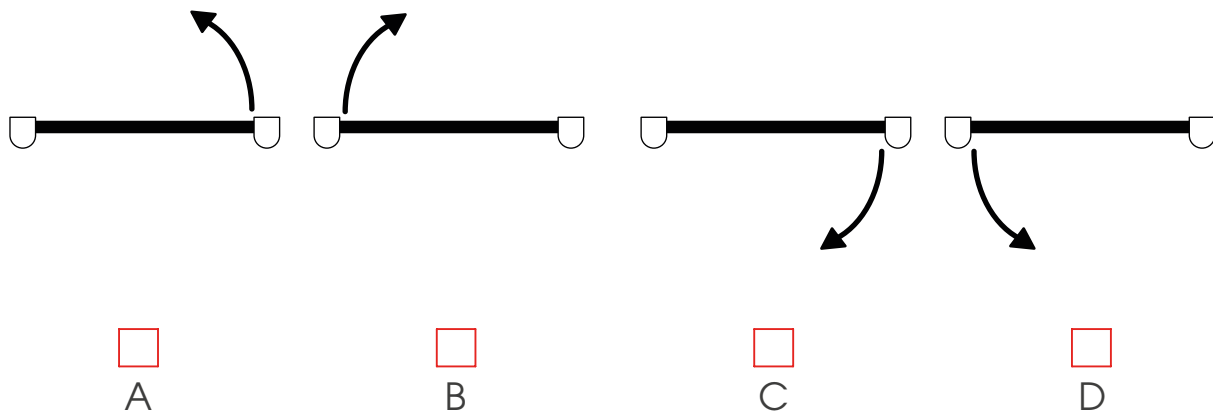

# DP 90 ONE WAY

PORTA PEDESTRIAN 90  
DOOR PEDESTRIAN 90

# DP 90 ONE WAY

PORTA PEDESTRIAN 90  
DOOR PEDESTRIAN 90

PLEASE CHECK HERE BELOW  
HOW THE SIZE OF THE DOOR IS TO BE MEASURED

PLEASE CHECK HERE BELOW  
WHICH DIRECTION OF OPENING YOU NEED

# DP 90 ONE WAY

ISTRUZIONI DI INSTALLAZIONE  
ASSEMBLY INSTRUCTIONS

T=60Nm

5

9

6

10

7