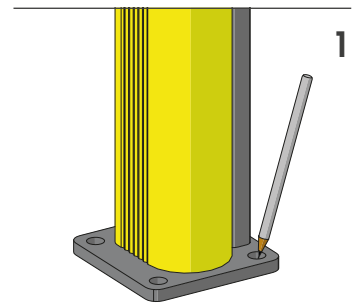

# DP 90 ONE WAY

PORTA PEDESTRIAN 90  
DOOR PEDESTRIAN 90

PLEASE CHECK HERE BELOW  
HOW THE SIZE OF THE DOOR IS TO BE MEASURED

PLEASE CHECK HERE BELOW  
WHICH DIRECTION OF OPENING YOU NEED

# DP 90 ONE WAY

ISTRUZIONI DI INSTALLAZIONE  
ASSEMBLY INSTRUCTIONS