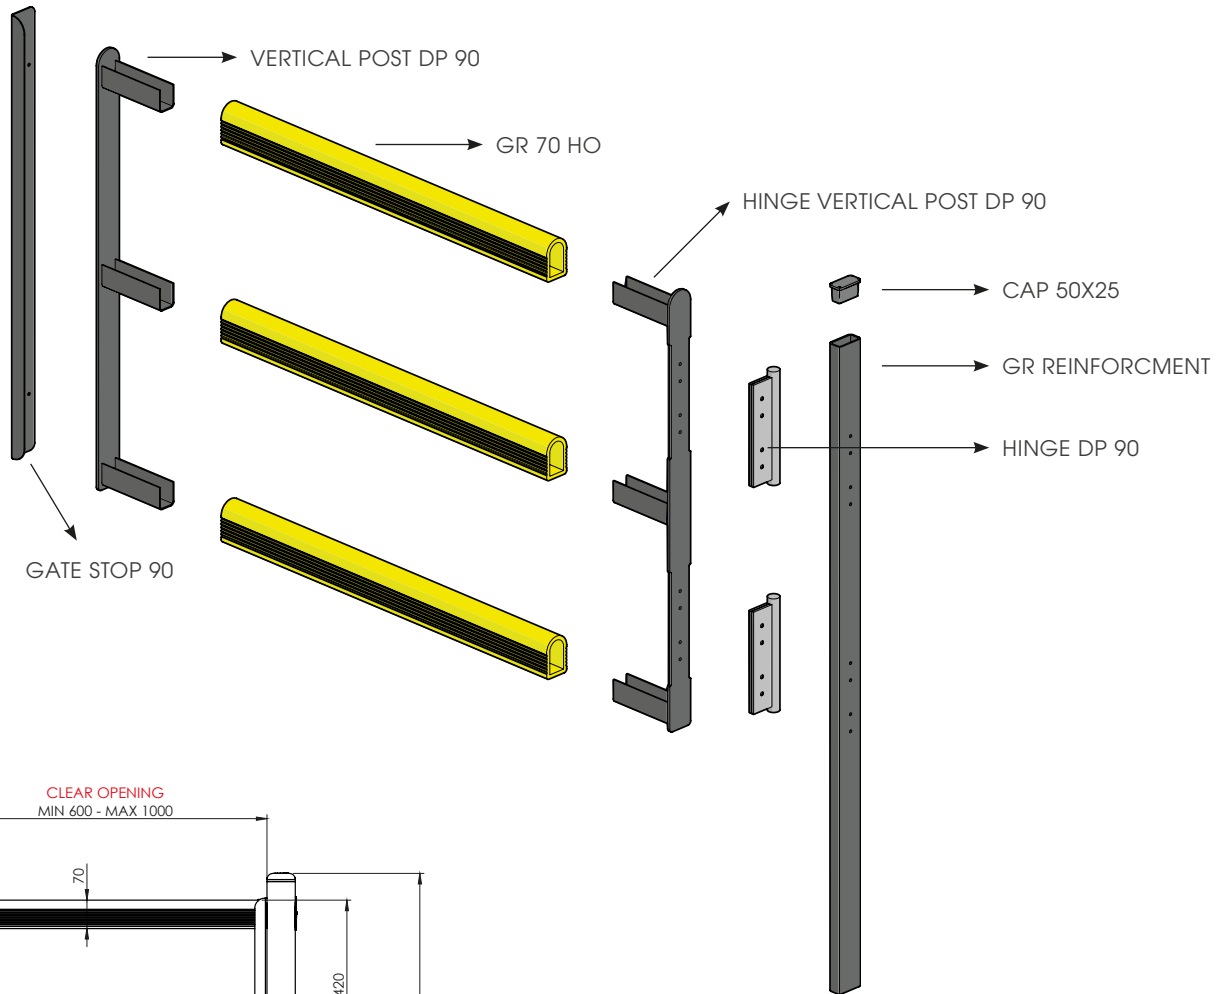

# DP 90 ONE WAY

PORTA PEDESTRIAN 90  
DOOR PEDESTRIAN 90

# DP 90 ONE WAY

PORTA PEDESTRIAN 90  
DOOR PEDESTRIAN 90

PLEASE CHECK HERE BELOW  
HOW THE SIZE OF THE DOOR IS TO BE MEASURED

PLEASE CHECK HERE BELOW  
WHICH DIRECTION OF OPENING YOU NEED

# DP 90 ONE WAY

ISTRUZIONI DI INSTALLAZIONE  
ASSEMBLY INSTRUCTIONS

# DP 90 ONE WAY

ISTRUZIONI DI INSTALLAZIONE  
ASSEMBLY INSTRUCTIONS

T=60Nm

5

9

6

10

7