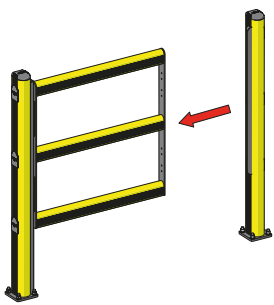

# DP 90 ONE WAY

PORTA PEDESTRIAN 90  
DOOR PEDESTRIAN 90

PLEASE CHECK HERE BELOW  
HOW THE SIZE OF THE DOOR IS TO BE MEASURED

PLEASE CHECK HERE BELOW  
WHICH DIRECTION OF OPENING YOU NEED

# DP 90 ONE WAY

ISTRUZIONI DI INSTALLAZIONE  
ASSEMBLY INSTRUCTIONS

T=60Nm

5

9

6

10

7