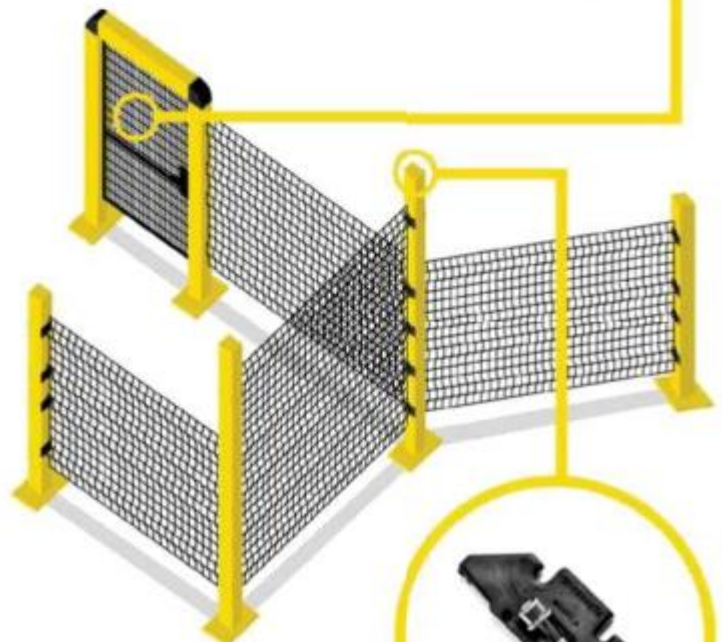

Coating colours:

- Black RAL 9005
- Yellow RAL 1018
- Grey RAL 7035
- Other RAL colours on palette